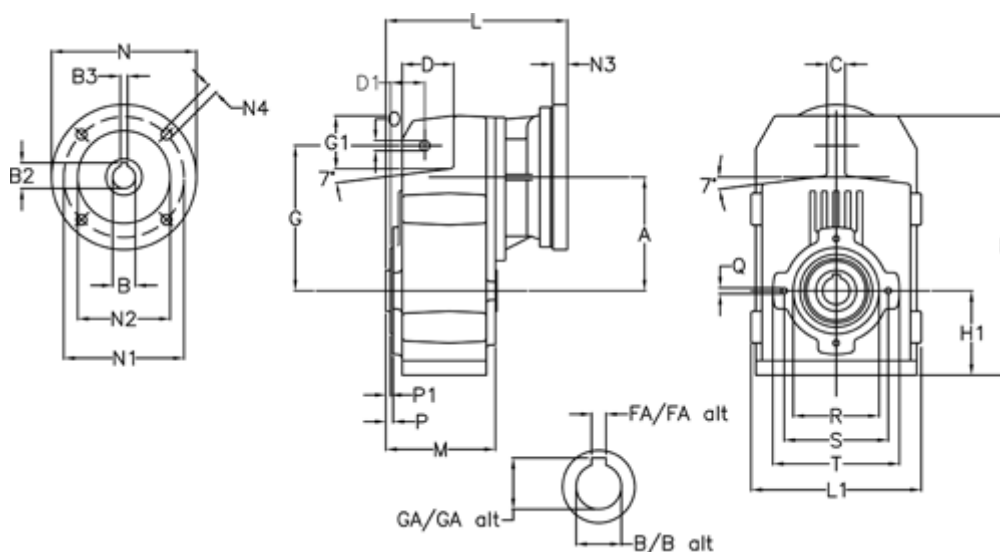

Article number: 29560203794230
 Description: Shaft mounted gear
 A202H30-37,9-P80B5

Measures

A = 125.00	FA = 8	M = 120.0	Q = M8x15
B = 30	G = 160	N = 200	R = 95
B1 = 19	G1 = 58.0	N1 = 165	S = 115
B2 = 21.8	GA = 33.3	N2 = 130	T = 140
B3 = 6	H = 286.0	N4 = M10x20	
C = 20	H1 = 92.5	O = 11	
D = 57.0	L = 217.0	P = 5.0	
D1 = 40.0	L1 = 188	P1 = 3.0	